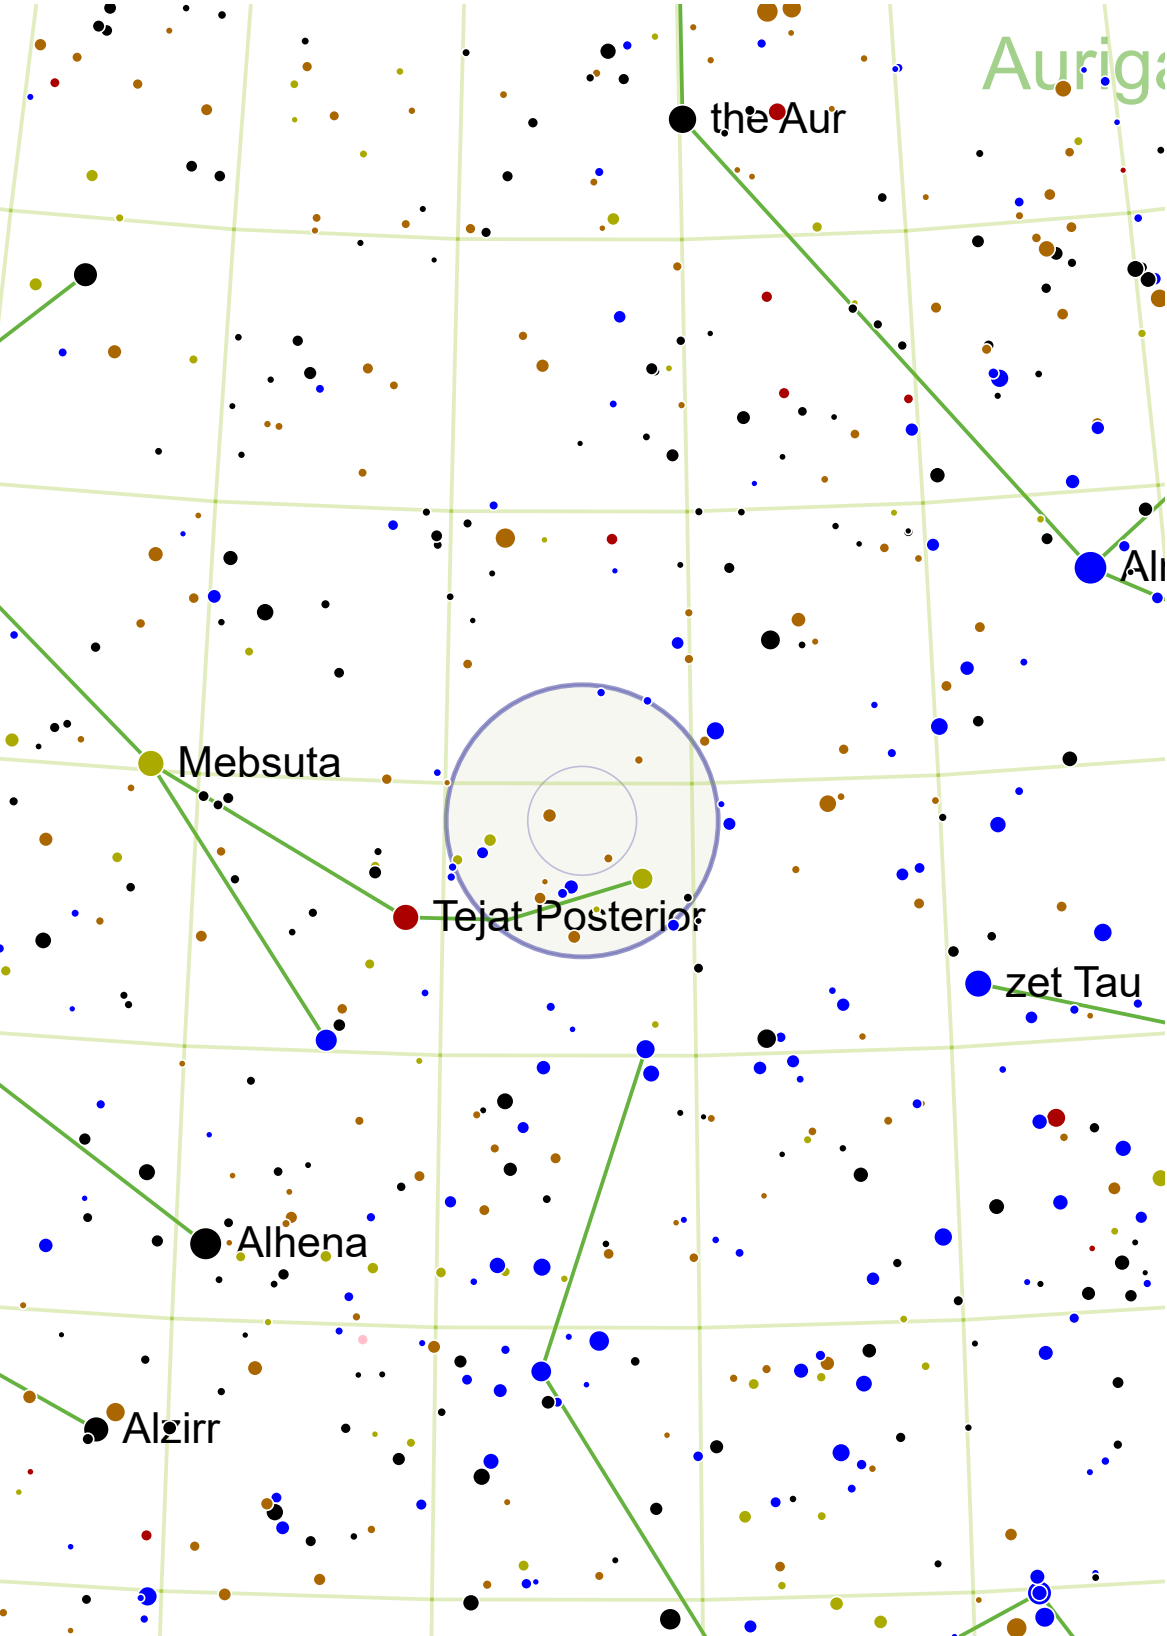

Auriga

the Aur

Alh

Mebsuta

Tejat Posterior

zet Tau

Alhena

Alzirr